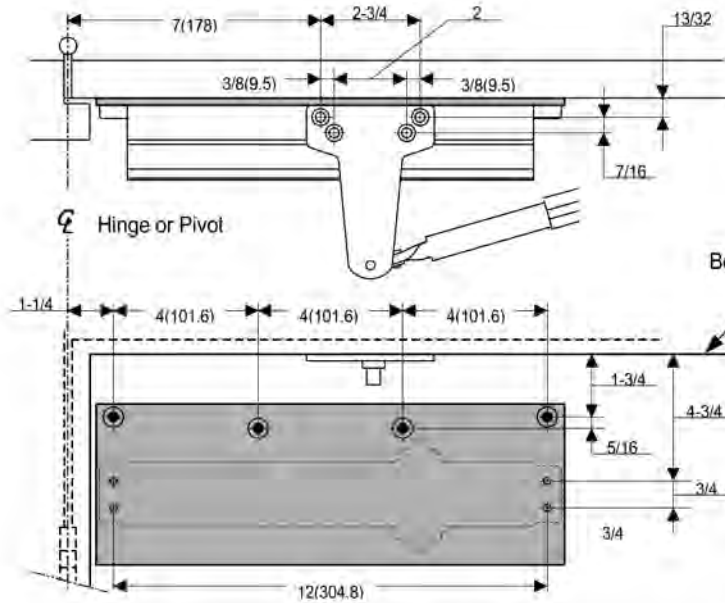

Drop Plate Installation for the C7000 Series Door Closer

548DP Drop Plate - Installation Instructions

Drop Plate for C7000 Series – 548DP

PUSH SIDE (DOOR MOUNT) DROP PLATE
PERMITS 180° MAXIMUM OPENING

PUSH SIDE MOUNT ON:
7000-548DP DROP PLATE

Bottom of Frame

- Do Not Scale Drawing
- Dimensions inches(mm)

LEFT HAND DOOR SHOWN, RIGHT HAND OPPOSITE.

CLOSER ADJUSTMENT

CAUTION!! Do not turn adjusting valve more than two(2) full turns counter-clockwise from its factory set position.