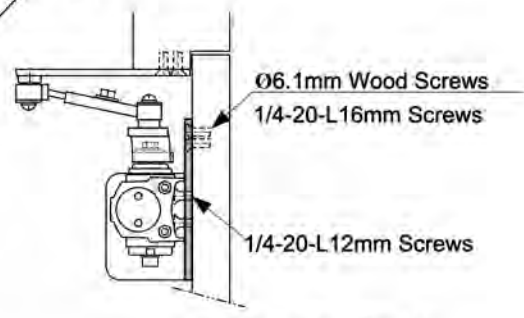

Drop Plate Installation for the C7000 Series Door Closer

548DP Drop Plate - Installation Instructions

Drop Plate for C7000 Series – 548DP

PUSH SIDE (DOOR MOUNT) DROP PLATE
PERMITS 180° MAXIMUM OPENING

PUSH SIDE MOUNT ON:
7000-548DP DROP PLATE

Bottom of Frame

- Do Not Scale Drawing
- Dimensions inches(mm)

LEFT HAND DOOR SHOWN, RIGHT HAND OPPOSITE.

CLOSER ADJUSTMENT

CAUTION!! Do not turn adjusting valve more than two(2) full turns counter-clockwise from its factory set position.