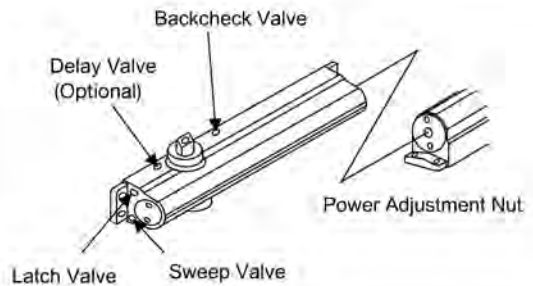

Drop Plate Installation for the C7000 Series Door Closer

548DP Drop Plate - Installation Instructions

Drop Plate for C7000 Series – 548DP

PUSH SIDE (DOOR MOUNT) DROP PLATE
PERMITS 180° MAXIMUM OPENING

PUSH SIDE MOUNT ON:
7000-548DP DROP PLATE

Bottom of Frame

- Do Not Scale Drawing
- Dimensions inches(mm)

LEFT HAND DOOR SHOWN, RIGHT HAND OPPOSITE.

CLOSER ADJUSTMENT

CAUTION!! Do not turn adjusting valve more than two(2) full turns counter-clockwise from its factory set position.