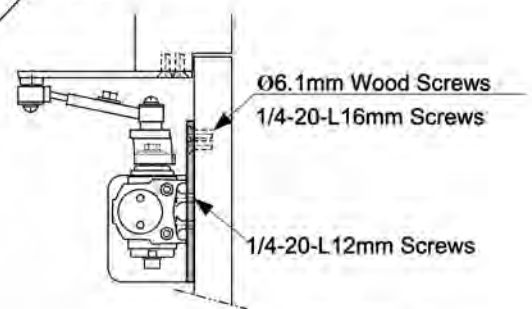

Drop Plate Installation for the C7000 Series Door Closer

548DP Drop Plate - Installation Instructions

Drop Plate for C7000 Series – 548DP

PUSH SIDE (DOOR MOUNT) DROP PLATE
PERMITS 180° MAXIMUM OPENING

PUSH SIDE MOUNT ON:
7000-548DP DROP PLATE

Bottom of Frame

- Do Not Scale Drawing
- Dimensions inches(mm)

LEFT HAND DOOR SHOWN, RIGHT HAND OPPOSITE.

CLOSER ADJUSTMENT

CAUTION!! Do not turn adjusting valve more than two(2) full turns counter-clockwise from its factory set position.