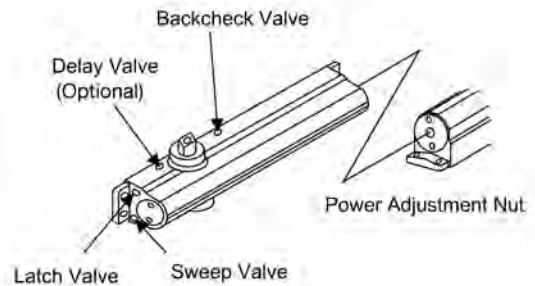

Drop Plate Installation for the C7000 Series Door Closer

548DP Drop Plate - Installation Instructions

Drop Plate for C7000 Series – 548DP

PUSH SIDE (DOOR MOUNT) DROP PLATE
PERMITS 180° MAXIMUM OPENING

PUSH SIDE MOUNT ON:
7000-548DP DROP PLATE

Bottom of Frame

- Do Not Scale Drawing
- Dimensions inches(mm)

LEFT HAND DOOR SHOWN, RIGHT HAND OPPOSITE.

CLOSER ADJUSTMENT

CAUTION!! Do not turn adjusting valve more than two(2) full turns counter-clockwise from its factory set position.