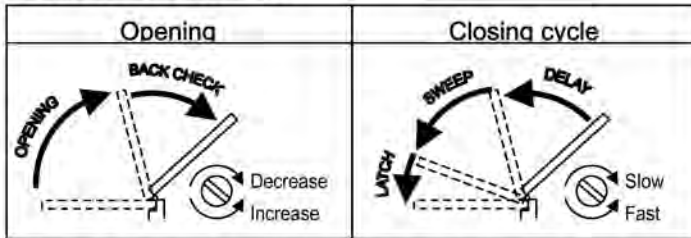

Drop Plate Installation for the C7000 Series Door Closer

548DP Drop Plate - Installation Instructions

Drop Plate for C7000 Series – 548DP

PUSH SIDE (DOOR MOUNT) DROP PLATE
PERMITS 180° MAXIMUM OPENING

PUSH SIDE MOUNT ON:
7000-548DP DROP PLATE

Bottom of Frame

- Do Not Scale Drawing
- Dimensions inches(mm)

LEFT HAND DOOR SHOWN, RIGHT HAND OPPOSITE.

CLOSER ADJUSTMENT

CAUTION!! Do not turn adjusting valve more than two(2) full turns counter-clockwise from its factory set position.